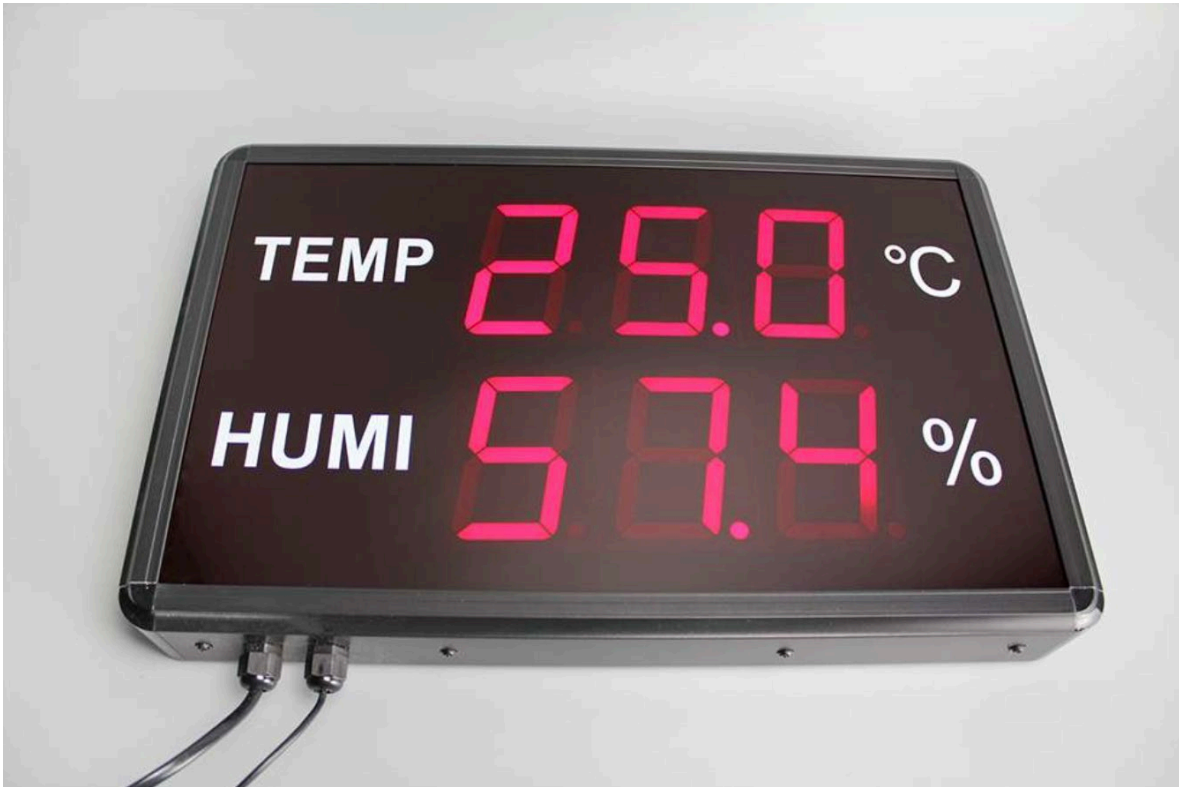

twilight

INSTRUMENTOS DE MEDICIÓN INDUSTRIAL

Termohigrómetro De Panel HT-HE230A

www.twilight.mx

/ [twilightsadecv](https://www.facebook.com/twilightsadecv)

/ [twilightsadecv](https://twitter.com/twilightsadecv)

/ [twilightsadecv](https://www.youtube.com/twilightsadecv)

Features:

- Adopt imported temperature and humidity integrated sensor with high accuracy and stability.
- Measure temperature and humidity with external sensors.
- Key deviation calibration function.
- Large LCD display temperature ,humidity and time simultaneously.
- 100-240VA power supply and wall-mounted design.

LED Display Thermometer Hygrometer								
Model	HE212A	HE218A	HE230A	HE250A	HE218B	HE223H	HE230T	
LED size(Inch)	1.2"	1.8"	3.0"	5.0"	1.8"	3.0"	3.0"	
Visual range	10M	20M	40M	75M	20M	40M	40M	
Temperature range	-40°C~+85°C						-100°C~ +100°C	
Humidity range	0~100%RH						Non	
Temperature accuracy	±0.5°C						±0.5°C	
Humidity accuracy	±0.5%RH						±0.5%RH	
Sensor type	External 2meters	External sensor with 1.5 or 3 meters cable					PT100 sensor	
N.W.(KG)	0.7	2.3	5.38			2.3		
Dimension(CM)	17*11.5*3.3	39.5*25.5*5		60.1*38.3*5			36*17.7*8.5	
Packing size	24*20*6.6	46*31.5*8.5		66.4*43.3*8.5			46*31.5*10	
Standard accessories	Operation manual							
	<p>HE212A visual distance of 10meters</p> <p>HE218A visual distance of 20meters</p> <p>HE230A visual distance of 40meters</p> <p>HE250A visual distance of 75meters</p>							

Temperature Humidity Data Logger Model

LED Display Temperature Humidity Data Logger			
Model	HE223C	HE250C	HE218C
LED size(Inch)	2.3"	5.0"	1.8"
Visual range	30M	75M	30M
Temperature range	-40°C~+85°C		
Humidity range	0~100%RH		
Temperature accuracy	±0.5°C		
Humidity accuracy	±0.5%RH		
Sensor type	External sensor with 3 meters cable		
N.W.(KG)	2.3	5.38	5.38
Dimension(CM)	39.5*25.5*5	60.1*38.3*5	60.1*38.3*5
Packing size	41*31.5*8.5	66.4*43.5*8.5	66.4*43.3*8.5
Standard accessories	LogPro Software,operation manual		