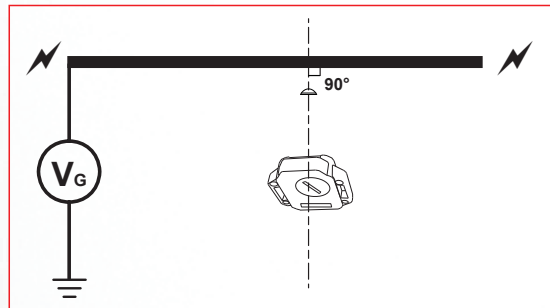

METHOD OF USE

- Inspection before use
 - (1) Check the appearance and structure for any abnormality.
 - (2) Press Self-Test switch (about 10 seconds) to confirm all functions are working normally.
 - (3) To be careful and to avoid misjudgment, test the unit by contacting AC 110V insulated wire with its front side to see if it sounds and flashes.
- Wearing
 - (1) Wear the unit in front of the safety helmet.
 - (2) Wear the unit at the pocket in front of your shirt (chest).
 - (3) Wear the unit to the outer side of fore arm with the sensing side faces outwardly.

※ The effect is best when the sensing side is facing high voltage in right angle (90°). When it is worn at the inner side of arm or is covered by cloth, the sensitivity is poorer.

SEW PERSONAL SAFETY H.V. DETECTOR

※ 286 SVD The ideal detection angle

SPECIFICATIONS

- Distance of starting warning : 80 cm for 11.4KV (phase to ground)
- Applicable frequency : 50 / 60 Hz
- Volume : 70dB or higher at 1 meter distance
- Operating Temp & Humidity : 0°C - 40°C / 80% RH.
- Outside dimensions : 59(L) x 56(W) x 18(D) mm
- Weight : Approx. 35g (battery included)
- Battery type : CR2032
- Battery life : 50 hours for continuous use.
- Accessories :