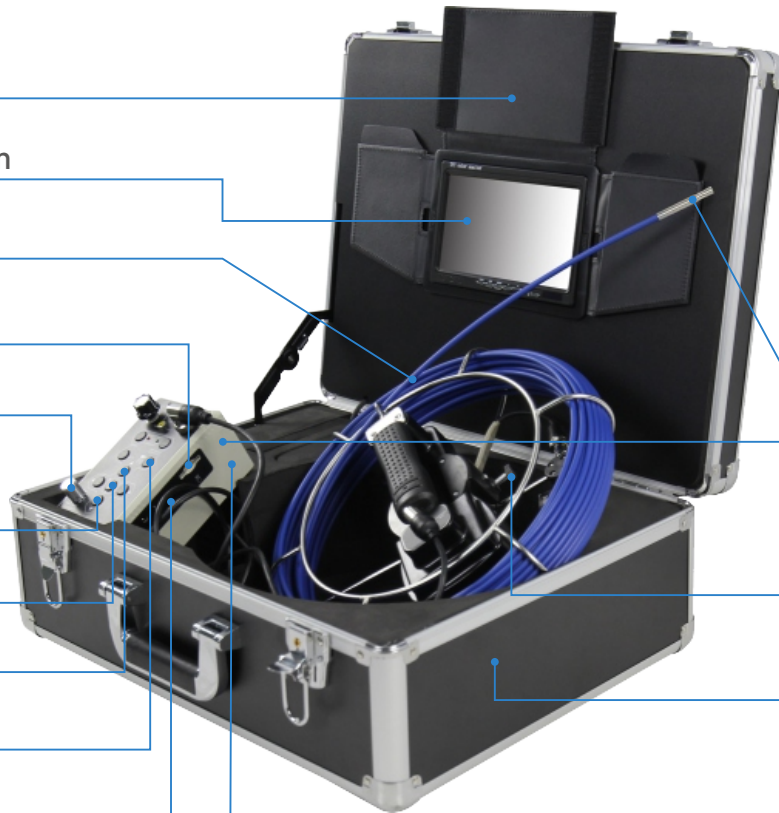

Record video/audio

USB stick

Camera head

Control box

Cable brake

Aluminum case

Built in battery

## Accessories

<p><b>C7</b></p> 	<p>Camera size: ø7mm*48mm Video resolution: 720*625 Leds: 4pcs View angle: 60° Waterproof: IP66 Skids: 12mm Suitable pipe diameter: 10-40mm</p>	<p><b>K-A1</b></p> 	<p>Storage medium: 8G SD card (max 256G) &amp; USB stick DVR total pixels: 720*576 Movie format: AVI Photo format: JPEG 8 levels digital zoom Charge time: 5 hours Running time: ≥7 hours</p>
<p><b>X-A1</b></p> 	<p>Cable size: ø330*110mm Cable length: 20m Cable diameter: ø5mm Max length: 50m</p>	<p><b>P-7D</b></p> 	<p>Screen size: 7 inch TFT color screen Total pixels: 800*480</p>
			